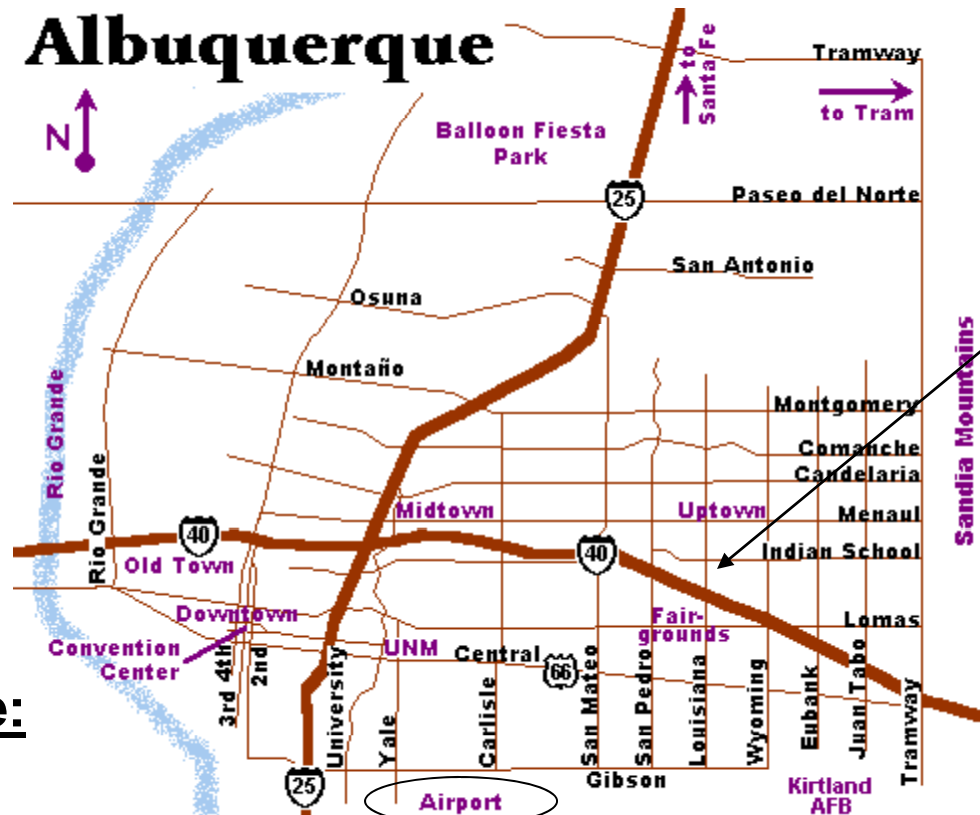

Albuquerque

ALBUQUERQUE
Marriott.

Total Distance:

9 miles

Total Estimated Time:

15 minutes

Estimated Round-Trip

for Shuttle cost:

\$26.00 (as of 05/2003)

The Albuquerque Marriott hotel is just minutes away from the Albuquerque International Sunport

505.883.4966

reservations@sunportshuttle.com